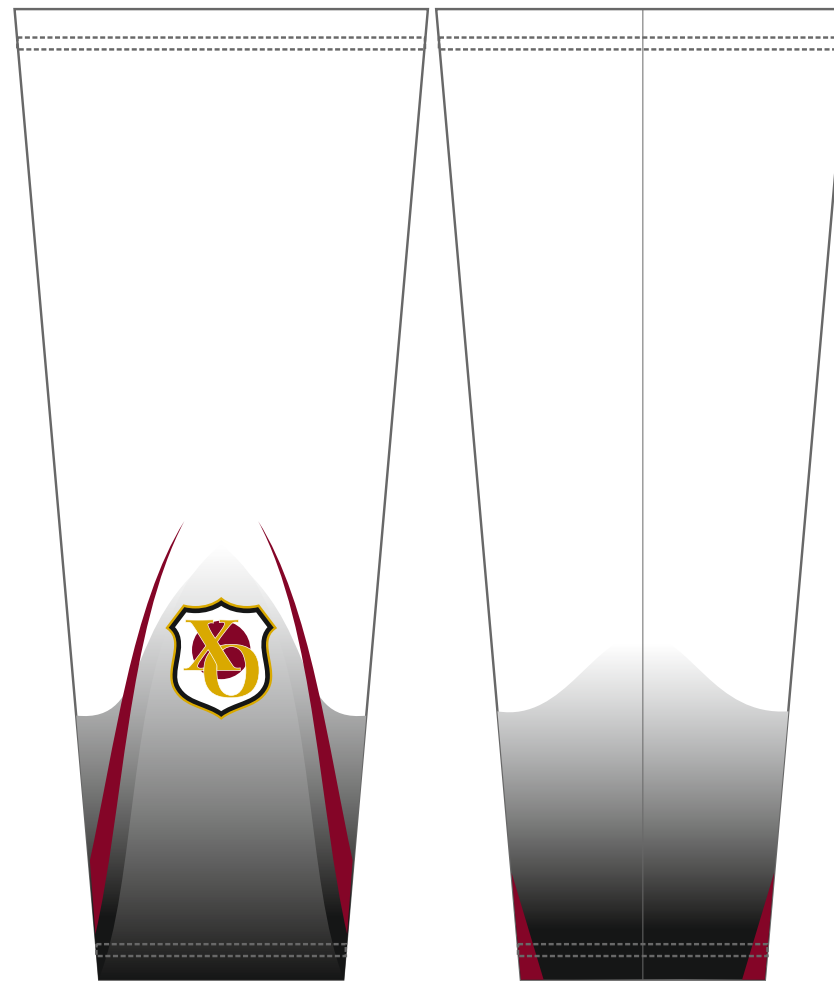

SUBLIMATED GAME SOCKS

- ★ HEAVY PRO AIRKNIT FABRIC, 300 G/M2
- ★ MOISTURE REPELLENT MICROSYSTEM
- ★ SUBLIMATED DESIGN

MADE to ORDER

BOY

JUNIOR

SENIOR

TACKLA

Myynti / Sales
 Tel. +358 (0) 10 778 5900
 Fax. +358 (0) 10 778 5910